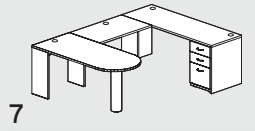

Furniture
quick ship

Configuration Ideas

Why Quick Ship?

Techline Furniture's Quick Ship program consists of our top-selling items ready for immediate shipment in our most popular finish, American Cherry. Quick Ship is ideal for infills and internal remodeling projects when time is critical. Techline's unique design also provides flexibility for renovating or repositioning as your space changes. For more information, please contact your authorized Techline representative.

Configuration Ideas

We offer 10 office configuration ideas to fit a variety of space and storage requirements.

About Techline

Techline Furniture is made in the U.S.A. Manufactured exclusively in Waunakee, WI for over 40 years, Techline has been recognized for quality manufacturing, on-time delivery and competitive pricing. To view the complete product offering, please refer to the Techline Furniture Workbook.

Techline Warranty

All Techline Furniture includes a 10-year warranty to the original owner against defective material or workmanship.