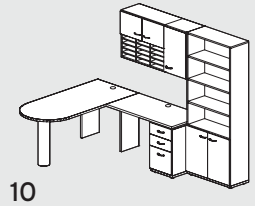

Furniture
quick ship

Configuration Ideas

Why Quick Ship?

Techline Furniture's Quick Ship program consists of our top-selling items ready for immediate shipment in our most popular finish, American Cherry. Quick Ship is ideal for infills and internal remodeling projects when time is critical. Techline's unique design also provides flexibility for renovating or repositioning as your space changes. For more information, please contact your authorized Techline representative.

Configuration Ideas

We offer 10 office configuration ideas to fit a variety of space and storage requirements.

About Techline

Techline Furniture is made in the U.S.A. Manufactured exclusively in Waunakee, WI for over 40 years, Techline has been recognized for quality manufacturing, on-time delivery and competitive pricing. To view the complete product offering, please refer to the Techline Furniture Workbook.

Techline Warranty

All Techline Furniture includes a 10-year warranty to the original owner against defective material or workmanship.