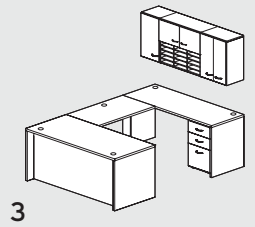

Furniture
quick ship

Configuration Ideas

Why Quick Ship?

Techline Furniture's Quick Ship program consists of our top-selling items ready for immediate shipment in our most popular finish, American Cherry. Quick Ship is ideal for infills and internal remodeling projects when time is critical. Techline's unique design also provides flexibility for renovating or repositioning as your space changes. For more information, please contact your authorized Techline representative.

Configuration Ideas

We offer 10 office configuration ideas to fit a variety of space and storage requirements.

About Techline

Techline Furniture is made in the U.S.A. Manufactured exclusively in Waunakee, WI for over 40 years, Techline has been recognized for quality manufacturing, on-time delivery and competitive pricing. To view the complete product offering, please refer to the Techline Furniture Workbook.

Techline Warranty

All Techline Furniture includes a 10-year warranty to the original owner against defective material or workmanship.