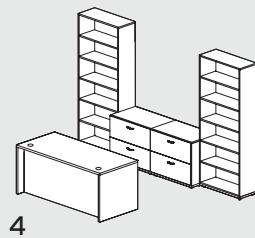

Furniture
quick ship

Configuration Ideas

Why Quick Ship?

Techline Furniture's Quick Ship program consists of our top-selling items ready for immediate shipment in our most popular finish, American Cherry. Quick Ship is ideal for infills and internal remodeling projects when time is critical. Techline's unique design also provides flexibility for renovating or repositioning as your space changes. For more information, please contact your authorized Techline representative.

Configuration Ideas

We offer 10 office configuration ideas to fit a variety of space and storage requirements.

About Techline

Techline Furniture is made in the U.S.A. Manufactured exclusively in Waunakee, WI for over 40 years, Techline has been recognized for quality manufacturing, on-time delivery and competitive pricing. To view the complete product offering, please refer to the Techline Furniture Workbook.

Techline Warranty

All Techline Furniture includes a 10-year warranty to the original owner against defective material or workmanship.