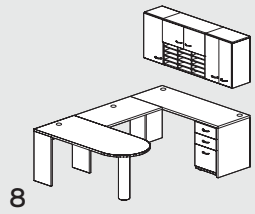

Furniture
quick ship

Configuration Ideas

Why Quick Ship?

Techline Furniture's Quick Ship program consists of our top-selling items ready for immediate shipment in our most popular finish, American Cherry. Quick Ship is ideal for infills and internal remodeling projects when time is critical. Techline's unique design also provides flexibility for renovating or repositioning as your space changes. For more information, please contact your authorized Techline representative.

Configuration Ideas

We offer 10 office configuration ideas to fit a variety of space and storage requirements.

About Techline

Techline Furniture is made in the U.S.A. Manufactured exclusively in Waunakee, WI for over 40 years, Techline has been recognized for quality manufacturing, on-time delivery and competitive pricing. To view the complete product offering, please refer to the Techline Furniture Workbook.

Techline Warranty

All Techline Furniture includes a 10-year warranty to the original owner against defective material or workmanship.