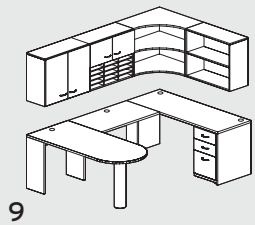

Furniture
quick ship

Configuration Ideas

Why Quick Ship?

Techline Furniture's Quick Ship program consists of our top-selling items ready for immediate shipment in our most popular finish, American Cherry. Quick Ship is ideal for infills and internal remodeling projects when time is critical. Techline's unique design also provides flexibility for renovating or repositioning as your space changes. For more information, please contact your authorized Techline representative.

Configuration Ideas

We offer 10 office configuration ideas to fit a variety of space and storage requirements.

About Techline

Techline Furniture is made in the U.S.A. Manufactured exclusively in Waunakee, WI for over 40 years, Techline has been recognized for quality manufacturing, on-time delivery and competitive pricing. To view the complete product offering, please refer to the Techline Furniture Workbook.

Techline Warranty

All Techline Furniture includes a 10-year warranty to the original owner against defective material or workmanship.