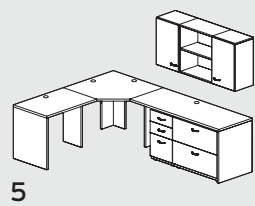

Furniture
quick ship

Configuration Ideas

Why Quick Ship?

Techline Furniture's Quick Ship program consists of our top-selling items ready for immediate shipment in our most popular finish, American Cherry. Quick Ship is ideal for infills and internal remodeling projects when time is critical. Techline's unique design also provides flexibility for renovating or repositioning as your space changes. For more information, please contact your authorized Techline representative.

Configuration Ideas

We offer 10 office configuration ideas to fit a variety of space and storage requirements.

About Techline

Techline Furniture is made in the U.S.A. Manufactured exclusively in Waunakee, WI for over 40 years, Techline has been recognized for quality manufacturing, on-time delivery and competitive pricing. To view the complete product offering, please refer to the Techline Furniture Workbook.

Techline Warranty

All Techline Furniture includes a 10-year warranty to the original owner against defective material or workmanship.