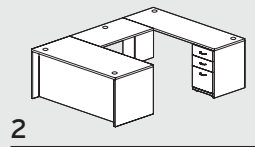

Furniture
quick ship

Configuration Ideas

Why Quick Ship?

Techline Furniture's Quick Ship program consists of our top-selling items ready for immediate shipment in our most popular finish, American Cherry. Quick Ship is ideal for infills and internal remodeling projects when time is critical. Techline's unique design also provides flexibility for renovating or repositioning as your space changes. For more information, please contact your authorized Techline representative.

Configuration Ideas

We offer 10 office configuration ideas to fit a variety of space and storage requirements.

About Techline

Techline Furniture is made in the U.S.A. Manufactured exclusively in Waunakee, WI for over 40 years, Techline has been recognized for quality manufacturing, on-time delivery and competitive pricing. To view the complete product offering, please refer to the Techline Furniture Workbook.

Techline Warranty

All Techline Furniture includes a 10-year warranty to the original owner against defective material or workmanship.